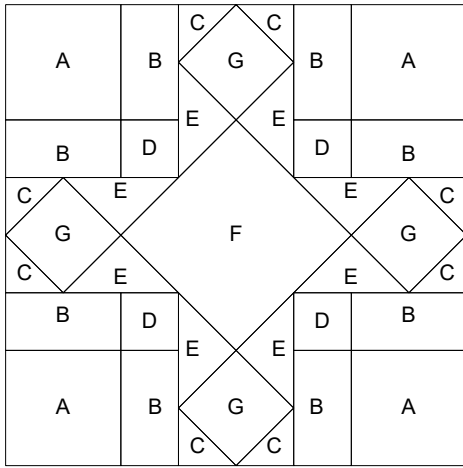

# Temple Court

# Temple Court

Key Block (1/5 actual size)

## Cutting Diagrams

 8 patches

 1 patch

 4 patches

# Temple Court

Key Block (14/50 actual size)