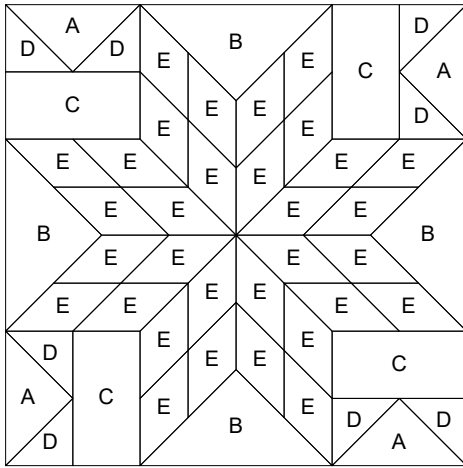

# Sunburst and Mills

Key Block (1/5 actual size)

## Cutting Diagrams

# Sunburst and Mills

Key Block (14/50 actual size)