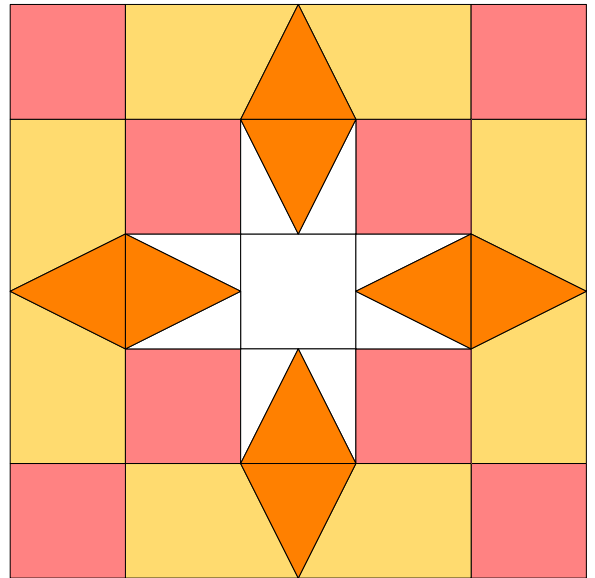

**Nine Patch Star Variation**

# Nine Patch Star Variation

Key Block (1/5 actual size)

## Cutting Diagrams

# Nine Patch Star Variation

Key Block (14/50 actual size)