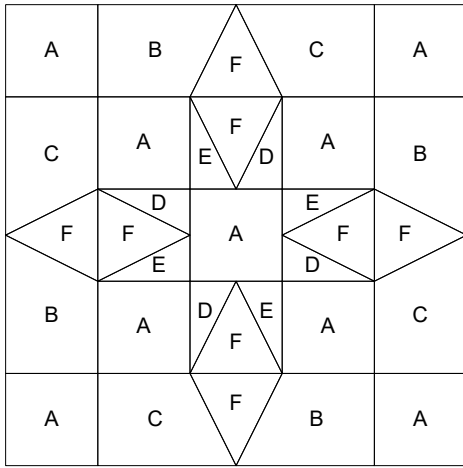

**Nine Patch Star Variation**

# Nine Patch Star Variation

Key Block (1/5 actual size)

## Cutting Diagrams

# Nine Patch Star Variation

Key Block (14/50 actual size)