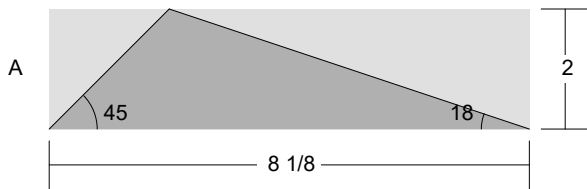

Dogtooth Violet

Dogtooth Violet

Key Block (1/5 actual size)

Cutting Diagrams

Patch Count

 8 patches

 1 patch

 4 patches

Dogtooth Violet

Key Block (14/50 actual size)