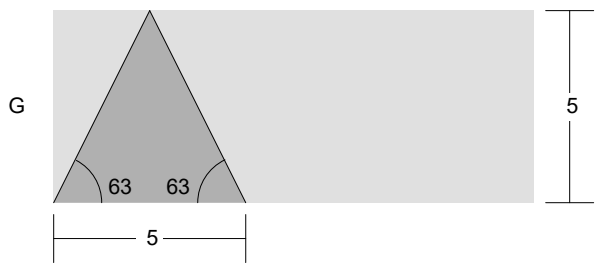

Dogtooth Violet

Dogtooth Violet

Key Block (1/5 actual size)

Cutting Diagrams

Patch Count

 8 patches

 1 patch

 4 patches

Dogtooth Violet

Key Block (14/50 actual size)