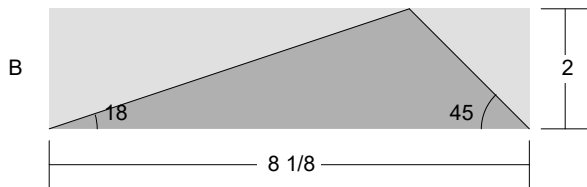

Dogtooth Violet

Dogtooth Violet

Key Block (1/5 actual size)

Cutting Diagrams

Patch Count

 8 patches

 1 patch

 4 patches

Dogtooth Violet

Key Block (14/50 actual size)