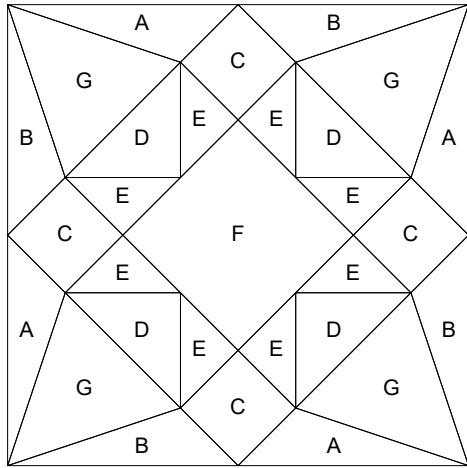

Dogtooth Violet

Dogtooth Violet

Key Block (1/5 actual size)

Cutting Diagrams

Patch Count

 8 patches

 1 patch

 4 patches

Dogtooth Violet

Key Block (14/50 actual size)